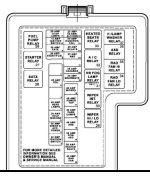

2005 CHRYSLER SEBRING FUSE BOX DIAGRAM

bathroadtraders.co.uk

Stuck In California's Smog Check Hell | WorkingReporter

Fluid Engineering & Service with expertise. We offer a systematically developed, comprehensive range of services for the purpose of increasing the service life of hydraulic plants, lubrication systems and electrohydraulic controls and regulators.

Start: HYDAC

110026>2010/04/27(Tue) 14:45:44>air purifiers>qzdgiejwo@cfrfk.com>air purifier> eefciicenfirvbofumxx,
<http://www.ciprogram.com/Moncler.html> Moncler, kxHXgPH, http ...