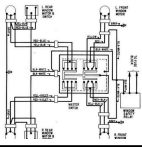

2011 GLK WINDOW SWITCH WIRING DIAGRAM

bathroadtraders.co.uk

---

postal/ZIP code and time of acceptance and will depend on shipping service selected and receipt of cleared payment - opens in a new window or tab. Delivery times may vary, especially during peak periods.

Front Left Side Door Window Switch For Mercedes Benz C250

To ensure fitment and browse only products that fit, please use the vehicle selector on the left.

Mercedes Door Window Switch Panel (GLK350 C300 GLK250)

Get the best deal for Window Motors & Parts for Mercedes-Benz GLK350 from the largest online selection at eBay.com. Browse your favorite brands affordable prices free shipping on many items.