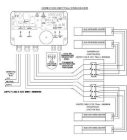

Sam's Laser FAQ - Complete Ar/Kr Ion Laser Power Supply

Electrical Receptacle Types Buyer's Guide to electrical receptacles (wall plug or "outlet") POST a QUESTION or READ FAQs about how to install and wire electrical outlets or receptacles in buildings.

Electrical Receptacle Types, How to choose the right

Readbag users suggest that 02-04.PDF is worth reading. The file contains 221 page(s) and is free to view, download or print.

Read 02-04.PDF

Historical perspective: In 2007 I became interested in why a range of Sunvic motorised valve actuators seemed prone to very early failure. I had previously enjoyed a career as a scientist with much of my work centred upon domestic and industrial heating and cooling systems.

Sunvic motorised valve failures - SeeRed

Building the Leopard 2A7 R/C from the Tamiya kit 1/16 scale. By Mario Covalski | 01.01.2019 00:06 The goal of this short tutorial is to share with the reader the construction of the 1/16 RC Leopard 2A7, based on the Tamiya 2A6 and trying to copy the Meng 1/35 kit, which is an excellent reproduction of the real tank.

Scale Models PDF articles Download | Modeler Site

lowest cost marine water makers, boat watermakers, marine desalination, water makers start at $1495 , lowest price water makers.

SeaWater Pro - marine watermaker, desalination, water

The Leviton 15-Amp Black Compact Right Angle Plug-In GFCI offers a wide variety of devices to protect you in construction site or wet locations. It is perfect to use in temporary power applications as recreation vehicles and vending machines.

Leviton 15 Amp Compact Right Angle Plug-In GFCI, Black-R51

Model J Foodservice Electric Booster Heater For Use in Commercial Kitchens and Restaurants To Supply 180°F Sanitizing Rinse Water. The Hubbell J Model is the longest lasting booster heater available because it utilizes a heavy duty ASME Section VIII designed, constructed and stamped all stainless steel tank which does not require an internal ...

Foodservice Electric Booster Heater Model J | Hubbell Heaters

Just bump the "Stop Paddle" to quickly shut off power. Large, bright paddle is easy to find when you're in a tight spot. Locate it near your hip or knee and you'll never have to take your hands off the workpiece.