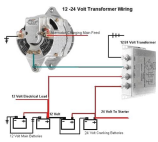

24 VOLT DELCO ALTERNATOR WIRING DIAGRAM

bathroadtraders.co.uk

From 12 Volt applications such as utility & work trucks, fire trucks, and long haul trucks with auxiliary power units to 24 Volt applications

HEAVY DUTY BRUSHLESS ALTERNATOR - B&C Truck Electric

12-Volt Alternator Installation & Operation Manual Introduction Thank you for choosing a Balmar high-output alternator. This alternator is uniquely engi-

12-Volt Alternator Installation & Operation Manual

Bus Alternators 23887N Alternator - Bosch IR/IF 24 Volt, 80 Amp, CW 7644N Alternator - Delco 21SI 12 Volt, 145-160 Amp 1-Wire System, Neg. Grd. 21823N

Bus Alternators & Starters - WAI Global

24-volt Alternator Wiring Diagram PDF 9 0049.pdf - Free download Ebook, Handbook, Textbook, User Guide PDF files on the internet quickly and easily.