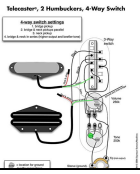

3 WAY SWITCH HUMBUCKER WIRING DIAGRAM

bathroadtraders.co.uk

---

tuners, knobs, potentiometers, and miscellaneous other guitar parts.

About - Schecter Guitar Research

Design. I'm a big fan of the 1950's Fender tweed amps and the 5F6A Bassman is a legendary amp that was copied by Marshall and became the foundation of that company's amp lineup.

5F6A-M Bassman Micro © Guitar Amplifier - Rob Robinette

Alnico is an alloy of 4+ different metals (iron, nickel, aluminum, and one or more of the elements cobalt, copper, and titanium), is hard and brittle with a crystalline structure.