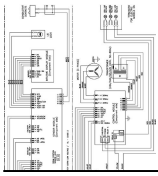

480 VAC WIRING DIAGRAM

bathroadtraders.co.uk

UL/CSA/TUV Approved, CE Compliant to EN60950-1

Panel Mount SSR CW Series 48 AC Panel Mount - Crydom

Phase Failure Relays Type MPS and MPD ©----- ...

Phase Failure Relays - Steven Engineering

IEC Type Industrial Control Relays TeSys D-Line, K-Line, and SK-Line Class 8501 CONTENTS Description Page Overview ...

TeSys D-Line, K-Line, and SK-Line Class 8501

Motor Control Centers—Low Voltage

Contents Motor Control Centers —Low Voltage - Eaton

LSI Industries Inc. 0000 Alliance d. Cincinnati, O 4242 www.lsi-industries.com 2-200 ©LSI Industries Inc. All rights reserved. 01/18/19 Slice Medium - SLM

Catalog # : Project : Prepared By : Date

Xitanium_95W_2_75A_XH095C275V054BSF1_PAd-1542DS 07/16 page 1 of 8 Philips Advance Xitanium outdoor LED drivers with SimpleSet technology are

LED Driver Xitanium - Philips

Operating Instructions 2 00916G to monitor the quality of charge and check its own safety conditions. A large easy-to-read, 16-button keypad controls all of the charger functions.

LOADHOG BATTERY CHARGER - giantbatteryco.com

LSI INDUSTRIES INC. Proect Name Fiture Type Catalog 3/13/19. DOE LIGHTING FACTS. Department of Energy has verified representative product test data and results in accordance with its Lighting Facts Program.

MIRADA WALL SCONCE (XWM) - LSI Industries

SS-GASPT www.goodmanmfg.com 3 Product Specifications ASPT 25B14* ASPT 29B14* ASPT 33C14* ASPT 37B14* ASPT 37C14* ASPT 39C14* ASPT 47C14* ASPT 49C14* ASPT 59C14* ASPT

ASPT Series - jmrmax.com

The HOBO RX3000 is Onset's next-generation remote data logging station or weather station that provides instant access to site-specific environmental data anywhere, anytime via the internet.

HOBO RX3000 Remote Monitoring Station Data Logger

Welcome to getMANUAL.com on-line store! We sell electronic versions of service and user manuals, part lists, schematic diagrams for home and professional audio-visual equipment, PCs and other electrical appliances.

getMANUAL.com

GA-6HZ A.C. GENERATOR — PARTS & OPERATION MANUAL — REV. #4 (10/08/04) — PAGE 7 OPERATION AND SAFETY DECALS Machine Safety Decals The GA-6HZ portable generator is equipped with a number of safety decals.