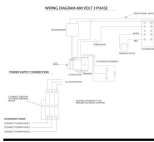

Nitro Wiring Diagram, 480v Wiring Diagram, Rv 7 Way

Wiring Diagram Book A1 15 B1 B2 16 18 B3 A2 B1 B3 15 Supply voltage 16 18 L M H 2 Levels B2 L1 F U 1 460 V F U 2 L2 L3 GND H1 H3 H2 H4 F U 3 X1A F U 4 F U 5 X2A R Power On Optional X1 X2 115 V 230 V H1 H3 H2 H4 Optional Connection Electrostatically Shielded Transformer F U 6 OFF ON M L1 L2 1 2 STOP OL M START 3 START START FIBER OPTIC TRANSCEIVER CLASS 9005 TYPE FT FIBER OPTIC PUSH BUTTON ...

Wiring Diagrams - AutomationDirect

Basics 15 Wiring (or Connection) Diagram : Basics 16 Wiring (or Connection) Diagram : Basics 17 Tray & Conduit Layout Drawing : Basics 18 Embedded Conduit Drawing : Basics 19 Instrument Loop Diagram : Basics - 1 Plant 1-Line . Basics - 2 7.2 kV One-Line . Basics - 3 4.16 kV One-Line . Basics - 4 600 V One-Line . Basics - 5 MCC One-Line . Basics - 6 Three-Line . Basics - 7 Three-Line . Basics ...