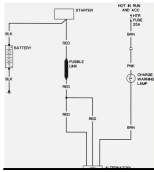

5 WIRE CHEVY ALTERNATOR WIRING

bathroadtraders.co.uk

Take a look at our Mustang II Hub to Hub 53-56 Ford F-100 as well as other Southern Rods Front End IFS available for sale here at Southern Rods and Parts -- Offering the Best selection of Hot Rod Parts and Street Rod Parts for Custom Street Cars and Hot Rods.

Mustang II Hub to Hub 53-56 Ford F-100 - Southern Rods & Parts

All Items with QT, KT, GT or PT Suffix are Clam Shell Program Items. 37 #5304C (#5304PT) Replacement Blower Motor Pigtail. 3 12 ga GXL Wire Leads

Pigtails - Single Lead - Pico Wiring

Jump to Index. 1994 Ferrari 348 Spider (Spyder) You've got to drive this car! The Ferrari 348 Spider elicits waves, honks, stares, and constant calls from nearby motorists and pedestrians alike.

The 348 Primer - Ferrari 348

AutoPark parking brake actuator troubleshooting, repair, and system flushing. If you have had a leaking actuator and have had us (or someone else) repair it, there is a very high probability that the system has a bunch of contamination and crud in it.

FAQs | rvAutoPark.com | Chevy P32 Workhorse Chassis, J71

Here is some helpful information if you want to modify your stock truck wiring harness your self 1999-2007. This junction block is part of the main engine harness, that screws into the bottom of under-hood fuse block.

Vortec 4.8/5.3/6.0 Wiring Harness Info - LT1 Swap

Performance Transmissions that Won't Bust the Budget. These transmissions are remanufactured with a performance shift kit and all new bands, clutch plates, steel plates, seals, gaskets, etc. to consistently handle up to 450 horsepower with minimal effort.

JEGS 60320: TH700-R4 Transmission for Chevy V8 | JEGS

1-888-876-2124 5 FIREWALLS & FLOORBOARDS EMS Engineering & Manufacturing Services offers a variety of automotive sheet metal products for body work on '35-'51 Fords

1-888-876-2124 www.horton.on - Hot Rod Parts Catalog

Motor Vehicles . WARNING: Motor vehicles contain fuel, oils and fluids, battery posts, terminals and related accessories which contain lead and lead compounds and other chemicals known to the State of California to cause cancer, birth defects and other reproductive harm.

Chevy 19331574: ZZ454/440 454ci Crate Engine | JEGS

The exterior image above is an illustration created by Transou Design. It shows an artistic concept of a Twin Turbo LS Powered 1954 Chevrolet, which is a project car being built by James McKey.

Street Rod Parts & Hot Rod Parts | Street Rod HQ

A hubcap, wheel cover or wheel trim is a decorative disk on an automobile wheel that covers at least a central portion of the wheel, called the hub.

Hubcap - Wikipedia

The 8L90 is an eight-speed automatic transmission built by General Motors. It is designed for use in longitudinal applications either attached to the front-located engine with a standard bell housing or in the rear of the car adjacent to the differential (as in the Corvette).

GM 8L90 transmission - Wikipedia