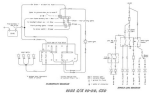

62 CHEVY HEADLIGHT SWITCH DIAGRAM WIRING SCHEMATIC

bathroadtraders.co.uk

Having the right ammo means a lot for the shooting of your handgun. It is the reason many people like taking time to find the best 9mm self-defense ammo for concealed carry.