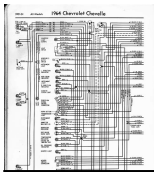

63 CHEVY TAIL LIGHT WIRING DIAGRAM

bathroadtraders.co.uk

---

clips section "f" dealer products, inc 1185 108th st. grand prairie, tx 75050 800-999-8828

CLIPS - Dealer Products Inc

Building the Leopard 2A7 R/C from the Tamiya kit 1/16 scale. By Mario Covalski | 01.01.2019 00:06 The goal of this short tutorial is to share with the reader the construction of the 1/16 RC Leopard 2A7, based on the Tamiya 2A6 and trying to copy the Meng 1/35 kit, which is an excellent reproduction of the real tank.

Scale Models PDF articles Download | Modeler Site

UNITY's THE BEAM® post-mount spotlights offer the convenience and safety of instant aimable light when and where you want it. THE BEAM's rubber grip interior control handle with fingertip switch provides 360 degree continuous horizontal rotation and up to 120° of vertical adjustment.

Unity Vehicle Spotlight FREE SHIPPING - Fleet Safety

Scroll down to see our expanded list of reproduction Tonka parts. We're continuing to expand our selection so if you don't yet find what you need, please let us know.

Tonka Parts - toydecals.com

View and Download Chevrolet 1998 Camaro owner's manual online. 1998 Camaro Automobile pdf manual download.

CHEVROLET 1998 CAMARO OWNER'S MANUAL Pdf Download.

Fluid Engineering & Service with expertise. We offer a systematically developed, comprehensive range of services for the purpose of increasing the service life of hydraulic plants, lubrication systems and electrohydraulic controls and regulators.

Start: HYDAC

View and Download Factory Five Racing '33 Hot Rod assembly manual online. '33 Hot Rod Automobile pdf manual download.