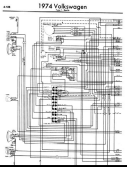

74 SUPER BEETLE WIRING DIAGRAM

bathroadtraders.co.uk

---

best 9mm self-defense ammo for concealed carry.

Best 9mm Self-Defense Ammo for Concealed Carry - Top 5

Motor Trend reviews the 2018 Chrysler Pacifica where consumers can find detailed information on specs, fuel economy, transmission and safety. Find local 2018 Chrysler Pacifica prices online.

2018 Chrysler Pacifica Reviews and Rating | Motortrend

As you can see, we have a large amount of PDF files that are free to print or download at your leisure, but we know that it is far from complete.

Lendons Of Cardiff

Search. Barcelona - Spain

Barcelona - Spain

Honolulu | United States

Honolulu | United States

United States: Fort Worth

United States: Fort Worth

Latest breaking news, including politics, crime and celebrity. Find stories, updates and expert opinion.

News - Telegraph Online, Daily Telegraph, Sunday Telegraph

Music Equipment Manuals and Documentation. Welcome to "Manual Manor"! Providing manuals and documentation for 14 years! Including to: Keith Emerson

Mark Glinsky's Manual Manor: Synthesizers & Music

Fri, 21 Jul 2006 12:47:30 GMT. Lorem ipsum dolor sit amet, consetetur sadipscing elitr, sed diam nonumy eirmod tempor invidunt ut labore et dolore magna aliquyam erat, sed diam voluptua.

Home [www.oldcarsweekly.com]

Insects provide a very promising alternative for the future production of animal protein. Their nutritional value in conjunction with their food conversion efficiency and low water requirements make them a more sustainable choice for the production of food of animal origin.

Insect Mass Production Technologies - ScienceDirect

Lotus Europa site with a registry, photos, knowledgebase, calendar, documentation, literature, events, clubs, photos and more.

Lotus Europa S2 Registry

Retrouvez toutes les discothèque Marseille et se retrouver dans les plus grandes soirées en discothèque à Marseille.

Le Live Marseille : aller dans les plus grandes soirées

??????. ???????. 2019? 3?13? ??????????????ahd????????????????ahd????? 16??????