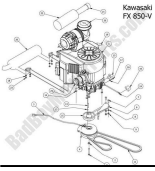

KAWASAKI MOWER ENGINE PARTS

bathroadtraders.co.uk

Kawasaki Lawn Mower Engine Parts Manual Preparing the books to read every day is enjoyable for many people. However, there are still many people who also don't like reading.